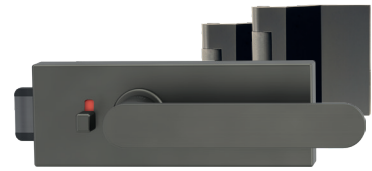

PURISTO S SMART2LOCK LOCK CASE
CASHMERE GREY | incl. 3-part hinges
here with AVUS KGR handle (not included)