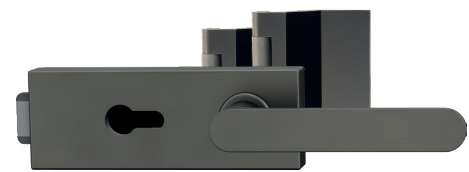

PURISTO S PZ LOCK CASE
CASHMERE GREY | incl. 3-part hinges
here with AVUS KGR handle (not included)