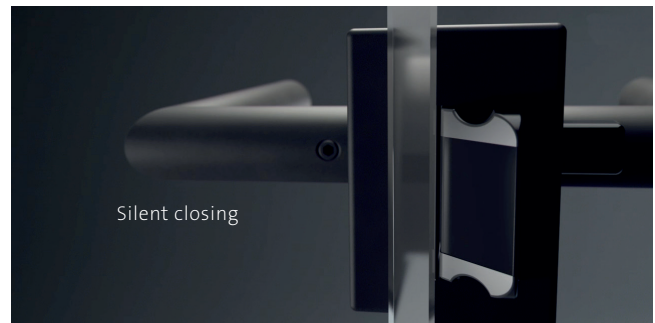

PEACE

Plastic insert in the whisper latch ensures silent operation.

TECHNICAL CHARACTERISTICS

- _ Fits standard drill templates (Studio)
- _ With variants for right-hand and left-hand locking
- _ Preconfigured for 8 mm, option for 10 mm glass
- _ Studio lock case with 16 mm and 18 mm lever guide
- _ Triple lever action ensures handle remains stable
- _ Set with 3-part hinges including wood frame parts
- _ Tested on 200,000 cycles in accordance with DIN EN 12209
- _ Stainless steel lock case cover

VIEW PRODUCT VIDEO
ON GRIFFWERK.DE

AVAILABLE VARIANTS

Non-closing (UV)

Profile cylinder (PZ)

WC lock (WC)

Blank case (GK)