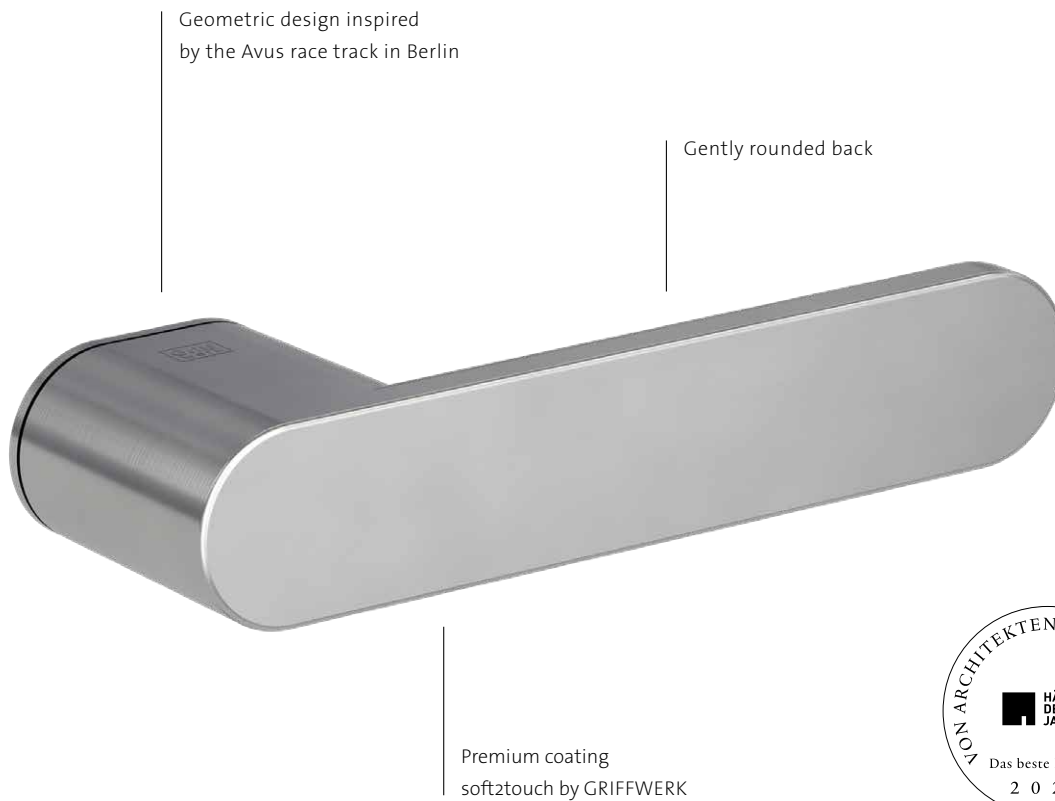

DESIGN STUDIO

Geometric design inspired
by the Avus race track in Berlin

Gently rounded back

Premium coating
softtouch by GRIFFWERK

AVUS ONE

AVUS takes its name from the Berlin race track of legend. The track featured two large radius curves, which we reduced to basic geometric shapes in the body of the handle. Two semi-circular ends now bracket the handle's front outline. Like our other handles, AVUS ONE is available in three colours.

FOR FURTHER INFORMATION AND DESIGN
TOOLS SEE WWW.GRIFFWERK.DE

SOFT2TOUCH BY GRIFFWERK

NEW

NEW