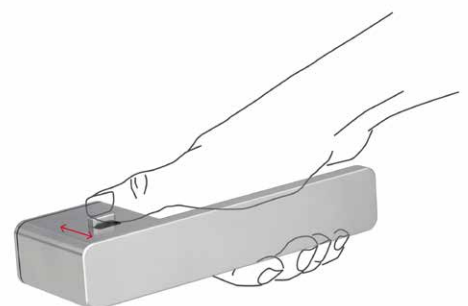

R8 ONE  
Page 6

AVUS ONE  
Page 8

FRAME  
Page 10

**smart2lock**  
by GRIFFWERK

Smart2lock is GRIFFWERK's own locking system for interior doors. The door is locked and unlocked by a simple slider integrated into the handle, located within easy reach for the thumb. This means that doors can be locked and unlocked with one hand.

**ALL IN ONE**  
BY GRIFFWERK

Roseless handles can be fitted to all types of door and are compatible with standard locks.

**PRIVACY IS JUST A CLICK AWAY WITH SMART2LOCK BY GRIFFWERK**  
As well as being ideal for bathroom and toilet doors, it helps create private spaces in bedrooms, home offices, children's playrooms and guest rooms, as well as dens and loft spaces.

## A NEW AESTHETIC FOR DOORS WITHOUT ROSES.

The handles in the product line ONE by GRIFFWERK sit flush with the door leaf, creating a new pared-down look for doors. Lock roses such as those commonly used to mount bathroom privacy locks and key holes are no longer needed. The lock mechanism has been integrated directly into the handle with smart2lock by GRIFFWERK.