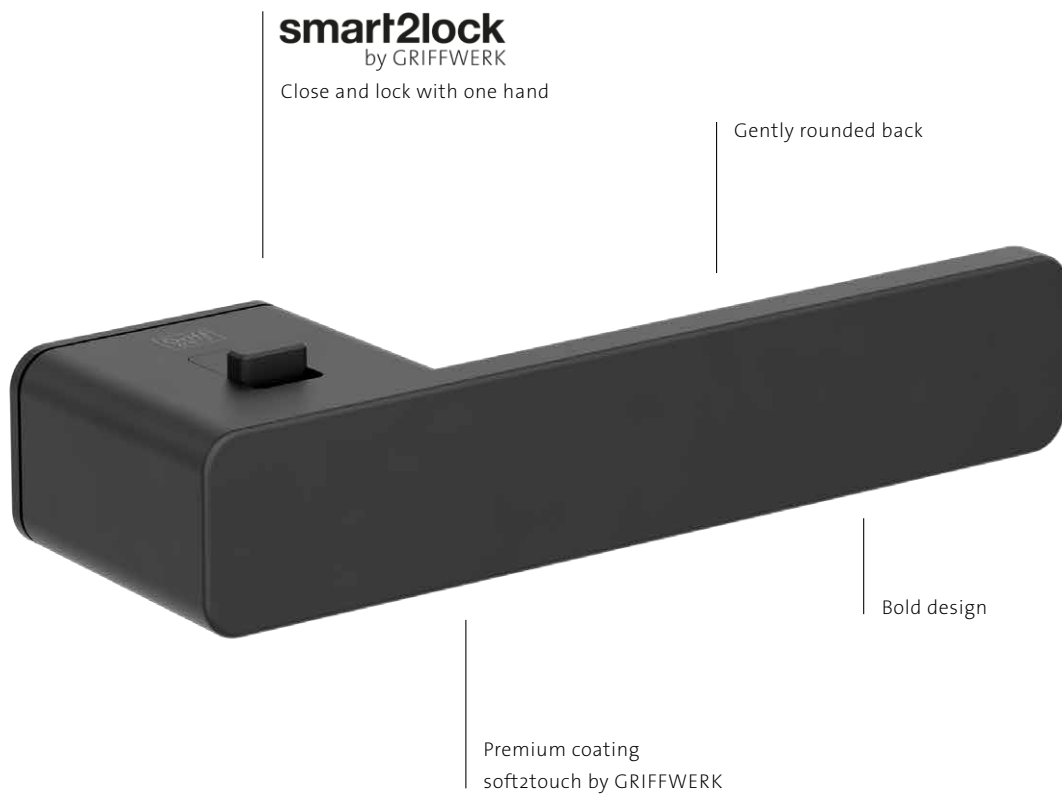

R8 ONE  
Page 6

AVUS ONE  
Page 8

FRAME  
Page 10

**smart2lock**  
by GRIFFWERK

Smart2lock is GRIFFWERK's own locking system for interior doors. The door is locked and unlocked by a simple slider integrated into the handle, located within easy reach for the thumb. This means that doors can be locked and unlocked with one hand.

**ALL IN ONE**  
BY GRIFFWERK

Roseless handles can be fitted to all types of door and are compatible with standard locks.

**PRIVACY IS JUST A CLICK AWAY WITH SMART2LOCK BY GRIFFWERK**  
As well as being ideal for bathroom and toilet doors, it helps create private spaces in bedrooms, home offices, children's playrooms and guest rooms, as well as dens and loft spaces.

## A NEW AESTHETIC FOR DOORS WITHOUT ROSES.

The handles in the product line ONE by GRIFFWERK sit flush with the door leaf, creating a new pared-down look for doors. Lock roses such as those commonly used to mount bathroom privacy locks and key holes are no longer needed. The lock mechanism has been integrated directly into the handle with smart2lock by GRIFFWERK.

A statement of clarity on full-height doors.

**smart2lock**  
by GRIFFWERK

Close and lock with one hand

Gently rounded back

Bold design

Premium coating  
soft2touch by GRIFFWERK