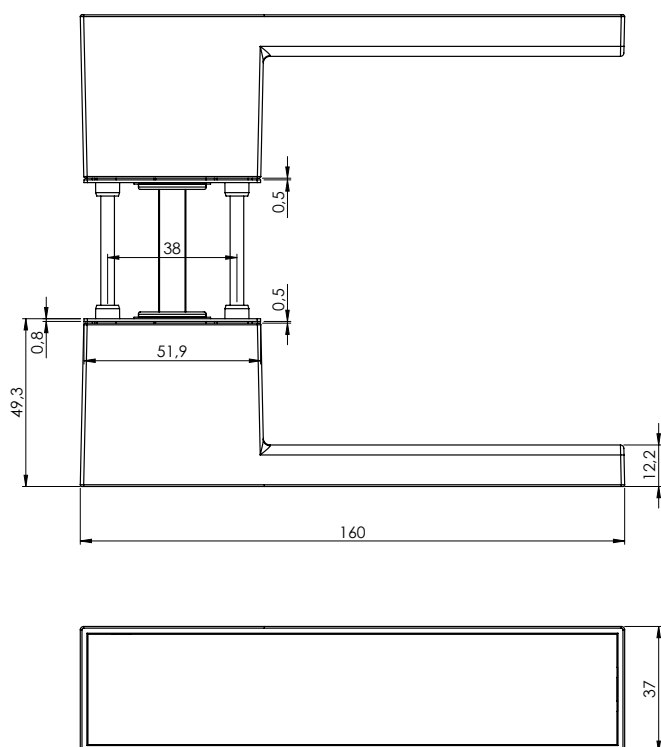

FRAME

Design: Professor Thomas Gerlach

TECHNICAL INFORMATION

- _ Door lever handle suitable for home use
  - _ Lever handle swivel-mounted with integrated retaining mechanism
  - _ Attached with M4 screws
  - _ Concealed grub screw inserted from below and 8 mm square pin secured with screw locking device
  - _ Built-in lever handle with no visible screws/fixing or removal holes in the visible surface
  - _ Various inlays available
- UV variant:

  - _ Standard door thickness: 38-45 mm, can be expanded with accessory sets up to 75 mm
  - _ Adapted key roses available as option WC variant
  - _ Lock integrated into the handle
  - _ Special lock not required
  - _ Available door thicknesses: 38-45 mm / 48-54 mm / 55-61 mm

VARIANTS

For wooden doors

For glass doors

Stainless-steel look

Graphite Black

(Illustrated examples using black inlay)

DIMENSIONS