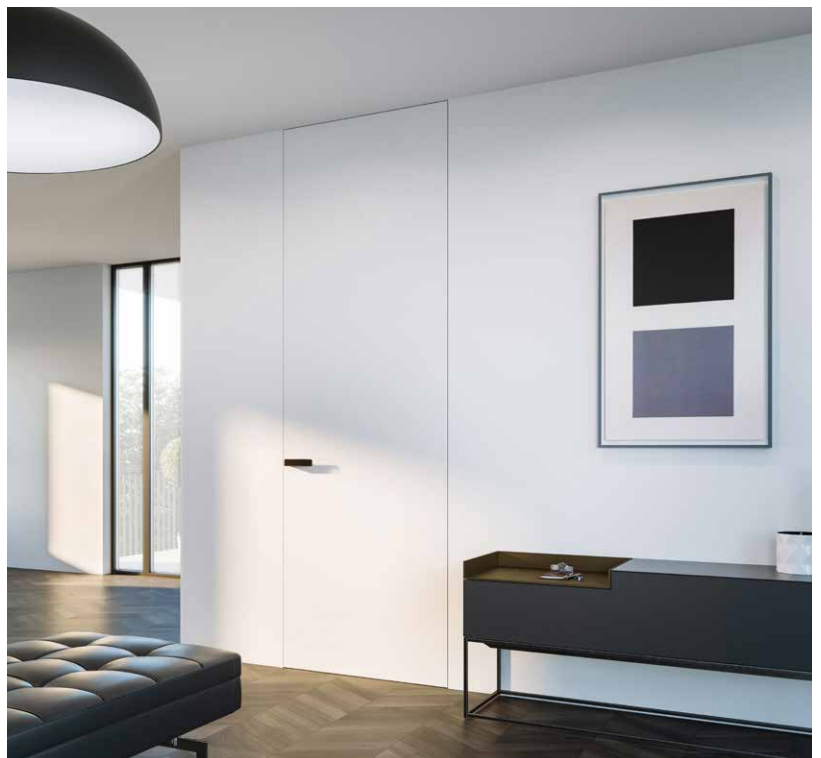

A statement of clarity on full-height doors.